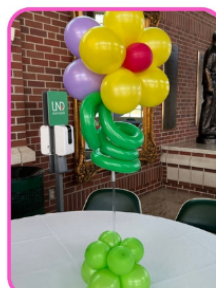

CENTERPIECES

WHEN CREATING OUR CENTERPIECES WE WILL KEEP SIGHT LINES IN CONSIDERATION. SOME CENTERPIECES MAY BE SMALL SHORT PIECES AND OTHERS MAY BE TALLER AND UP 36-48 INCHES TALL TO LOOK NICER IN A LARGER ROOM. SOME OF THE LARGER ONES MAY HAVE FRAMING THAT NEEDS TO BE RETURNED.

*	15
**	20
***	35
****	50
*****	75

AIR FILLED CEILING BALLOON DECORATION

IF YOU ARE REALLY LOOKING TO GRAB ATTENTION AND BRING THE WOW FACTOR TO YOUR PARTY OR EVENT THINK ABOUT ADDING CEILING BALLOON DECORATIONS. ORDER PLENTY AND LET US DO THE HANGING! CEILING BALLOON DECOR TRULY ELEVATES THE EVENT AND TAKES IT TO ANOTHER LEVEL.